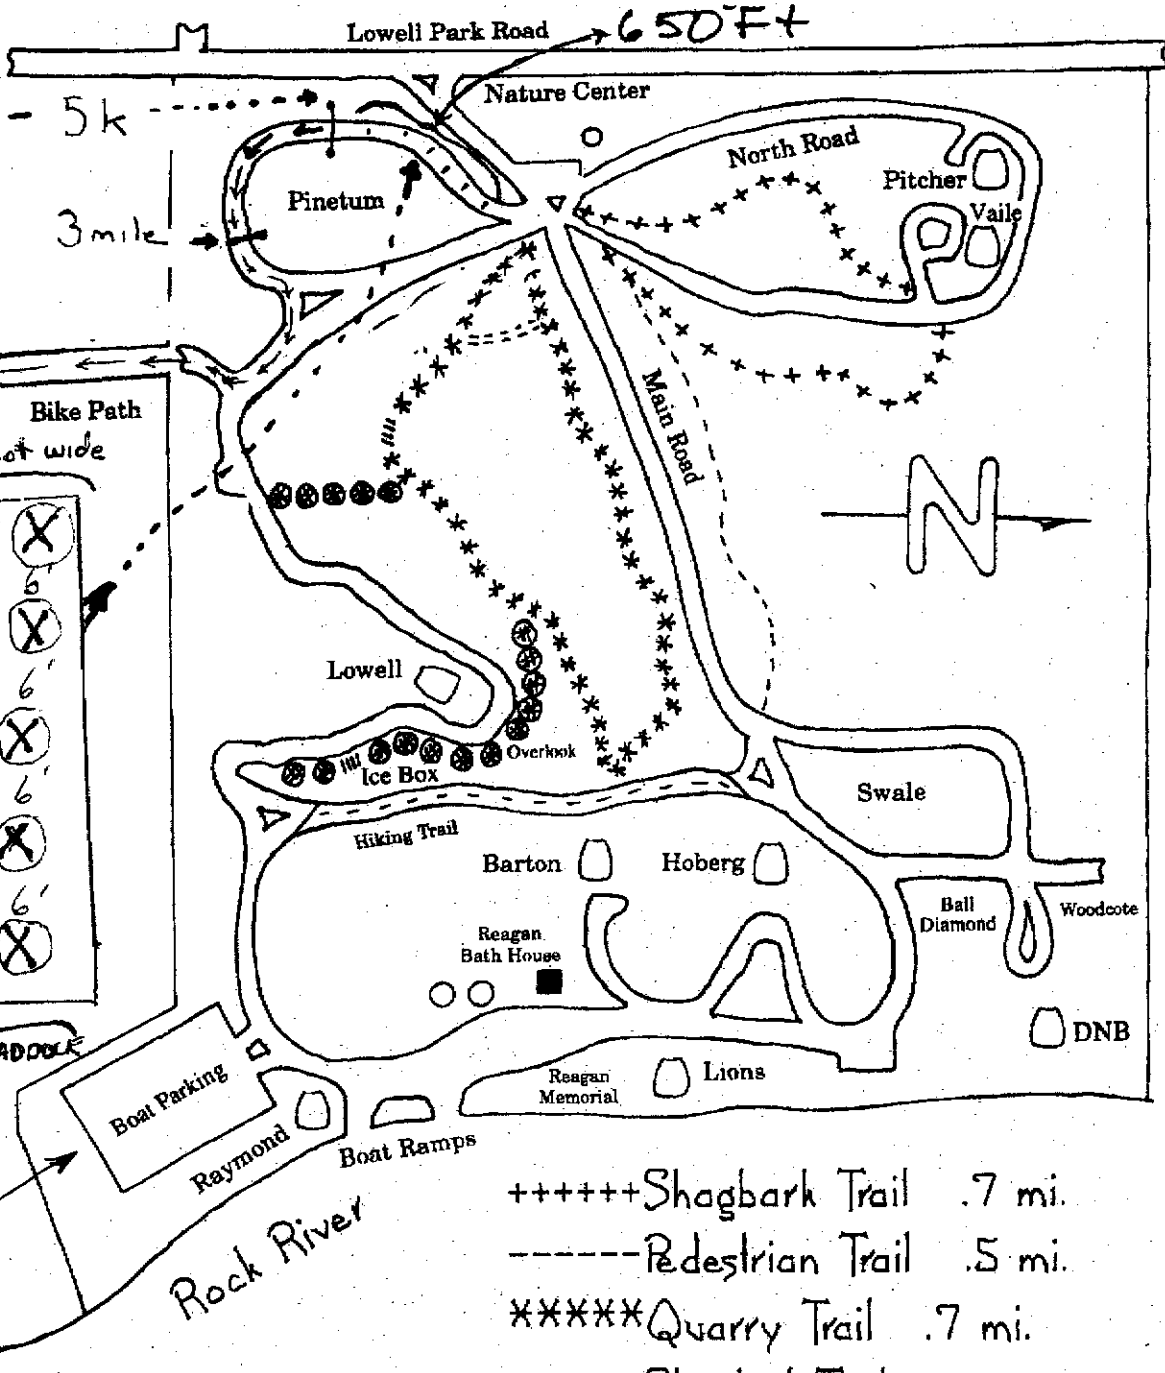

2021
RR 5k
Course
Map

Lowell Park Dixon IL

↓
Start - 5k

Lowell
Parkway
Trail
Bike Path
12 foot wide

SAMPLE PADDLE
RUNNER
STAGING
AREA IN
PINETUM
Boat Parking
Raymond
Boat Ramps
Rock River

- +++++ Shagbark Trail .7 mi.
- Pedestrian Trail .5 mi.
- ***** Quarry Trail .7 mi.
- ===== Shortcut Trail .4 mi.
- ##### Bee Tree Trail .8 mi.

Parking Area
for participants