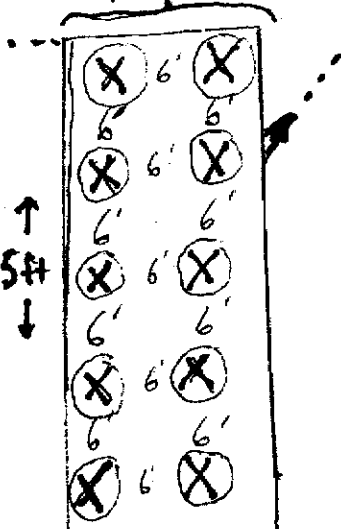

2021
RR 5k
Course
Map

Lowell Park Dixon IL

↓
Start - 5k

Lowell
Parkway
Trail
Bike Path
12 foot wide

SAMPLE PADDLE
RUNNER
STAGING
AREA IN
PINETUM
Boat Parking
Raymond
Boat Ramps
Rock River

- +++++ Shagbark Trail .7 mi.
- Pedestrian Trail .5 mi.
- ***** Quarry Trail .7 mi.
- ===== Shortcut Trail .4 mi.
- ##### Bee Tree Trail .8 mi.